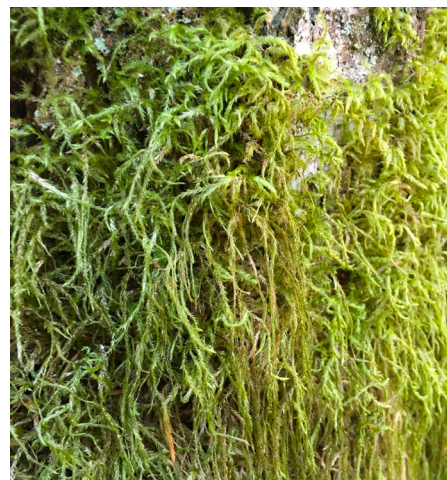

Common Mosses of the Pacific Northwest

Curly thatch moss
Dicranoweisia cirrata

Nuttall's yellow moss
Homalothecium nuttallii

Cat-tail moss
Pseudisotheicum stoloniferum

Stair step moss
Hylocomium splendens

Juniper haircap moss
Polytrichum juniperinum

Menzies' neckera
Neckera menziesii

Oregon beaked moss
Kindbergia oregana

Badge moss
Plagiomnium insigne

Electrified cat's-tail moss
Rhytidiadelphus triquetrus