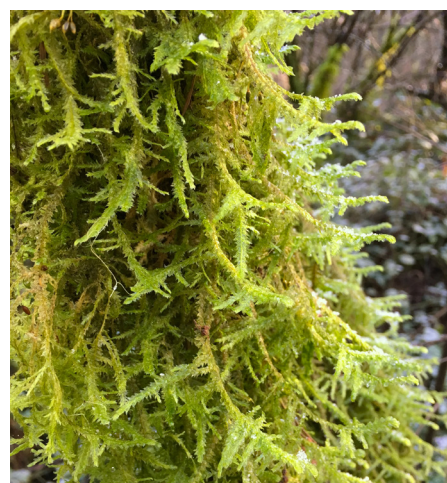

Menzies' neckera
Neckera menziesii