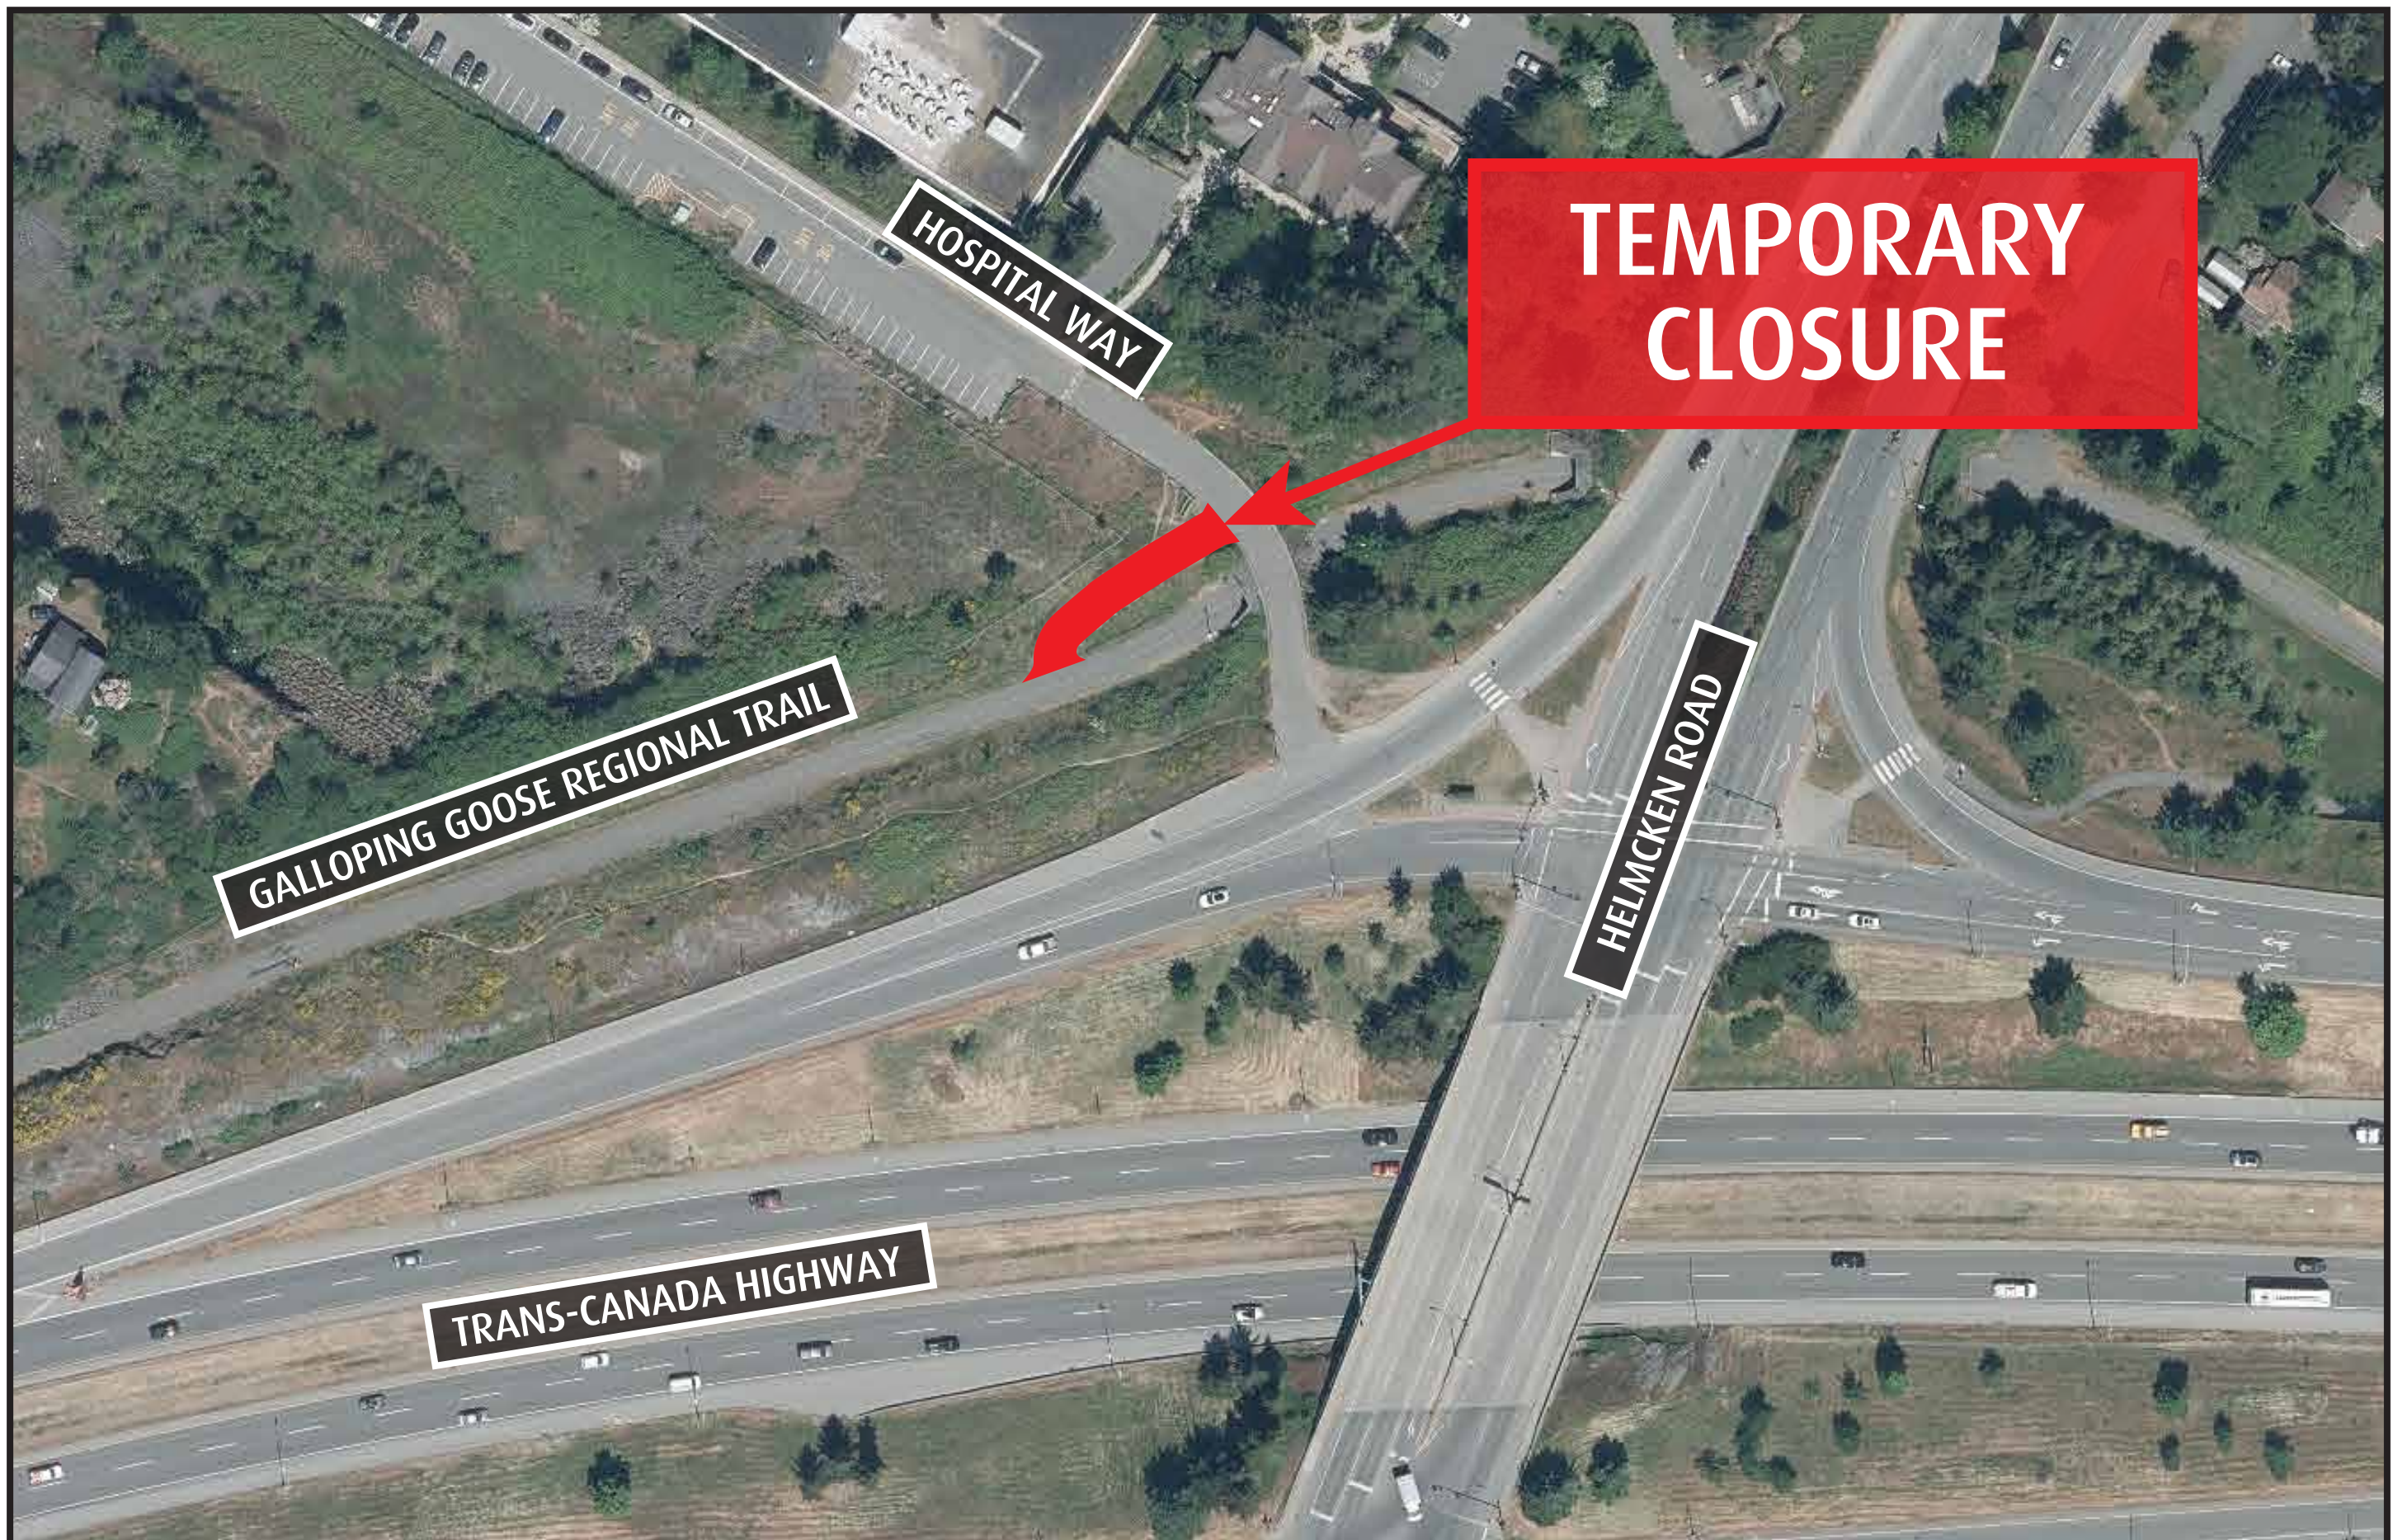

TEMPORARY CLOSURE

September 9-13, 2024

Galloping Goose - Asphalt Repair

Crews will be repairing the asphalt on the Galloping Goose Regional Trail at the Hospital Way Connector Trail between September 9-13. Expect temporary delays and follow the direction of contractors and staff on site. Please follow all signage and use caution around equipment and crews.