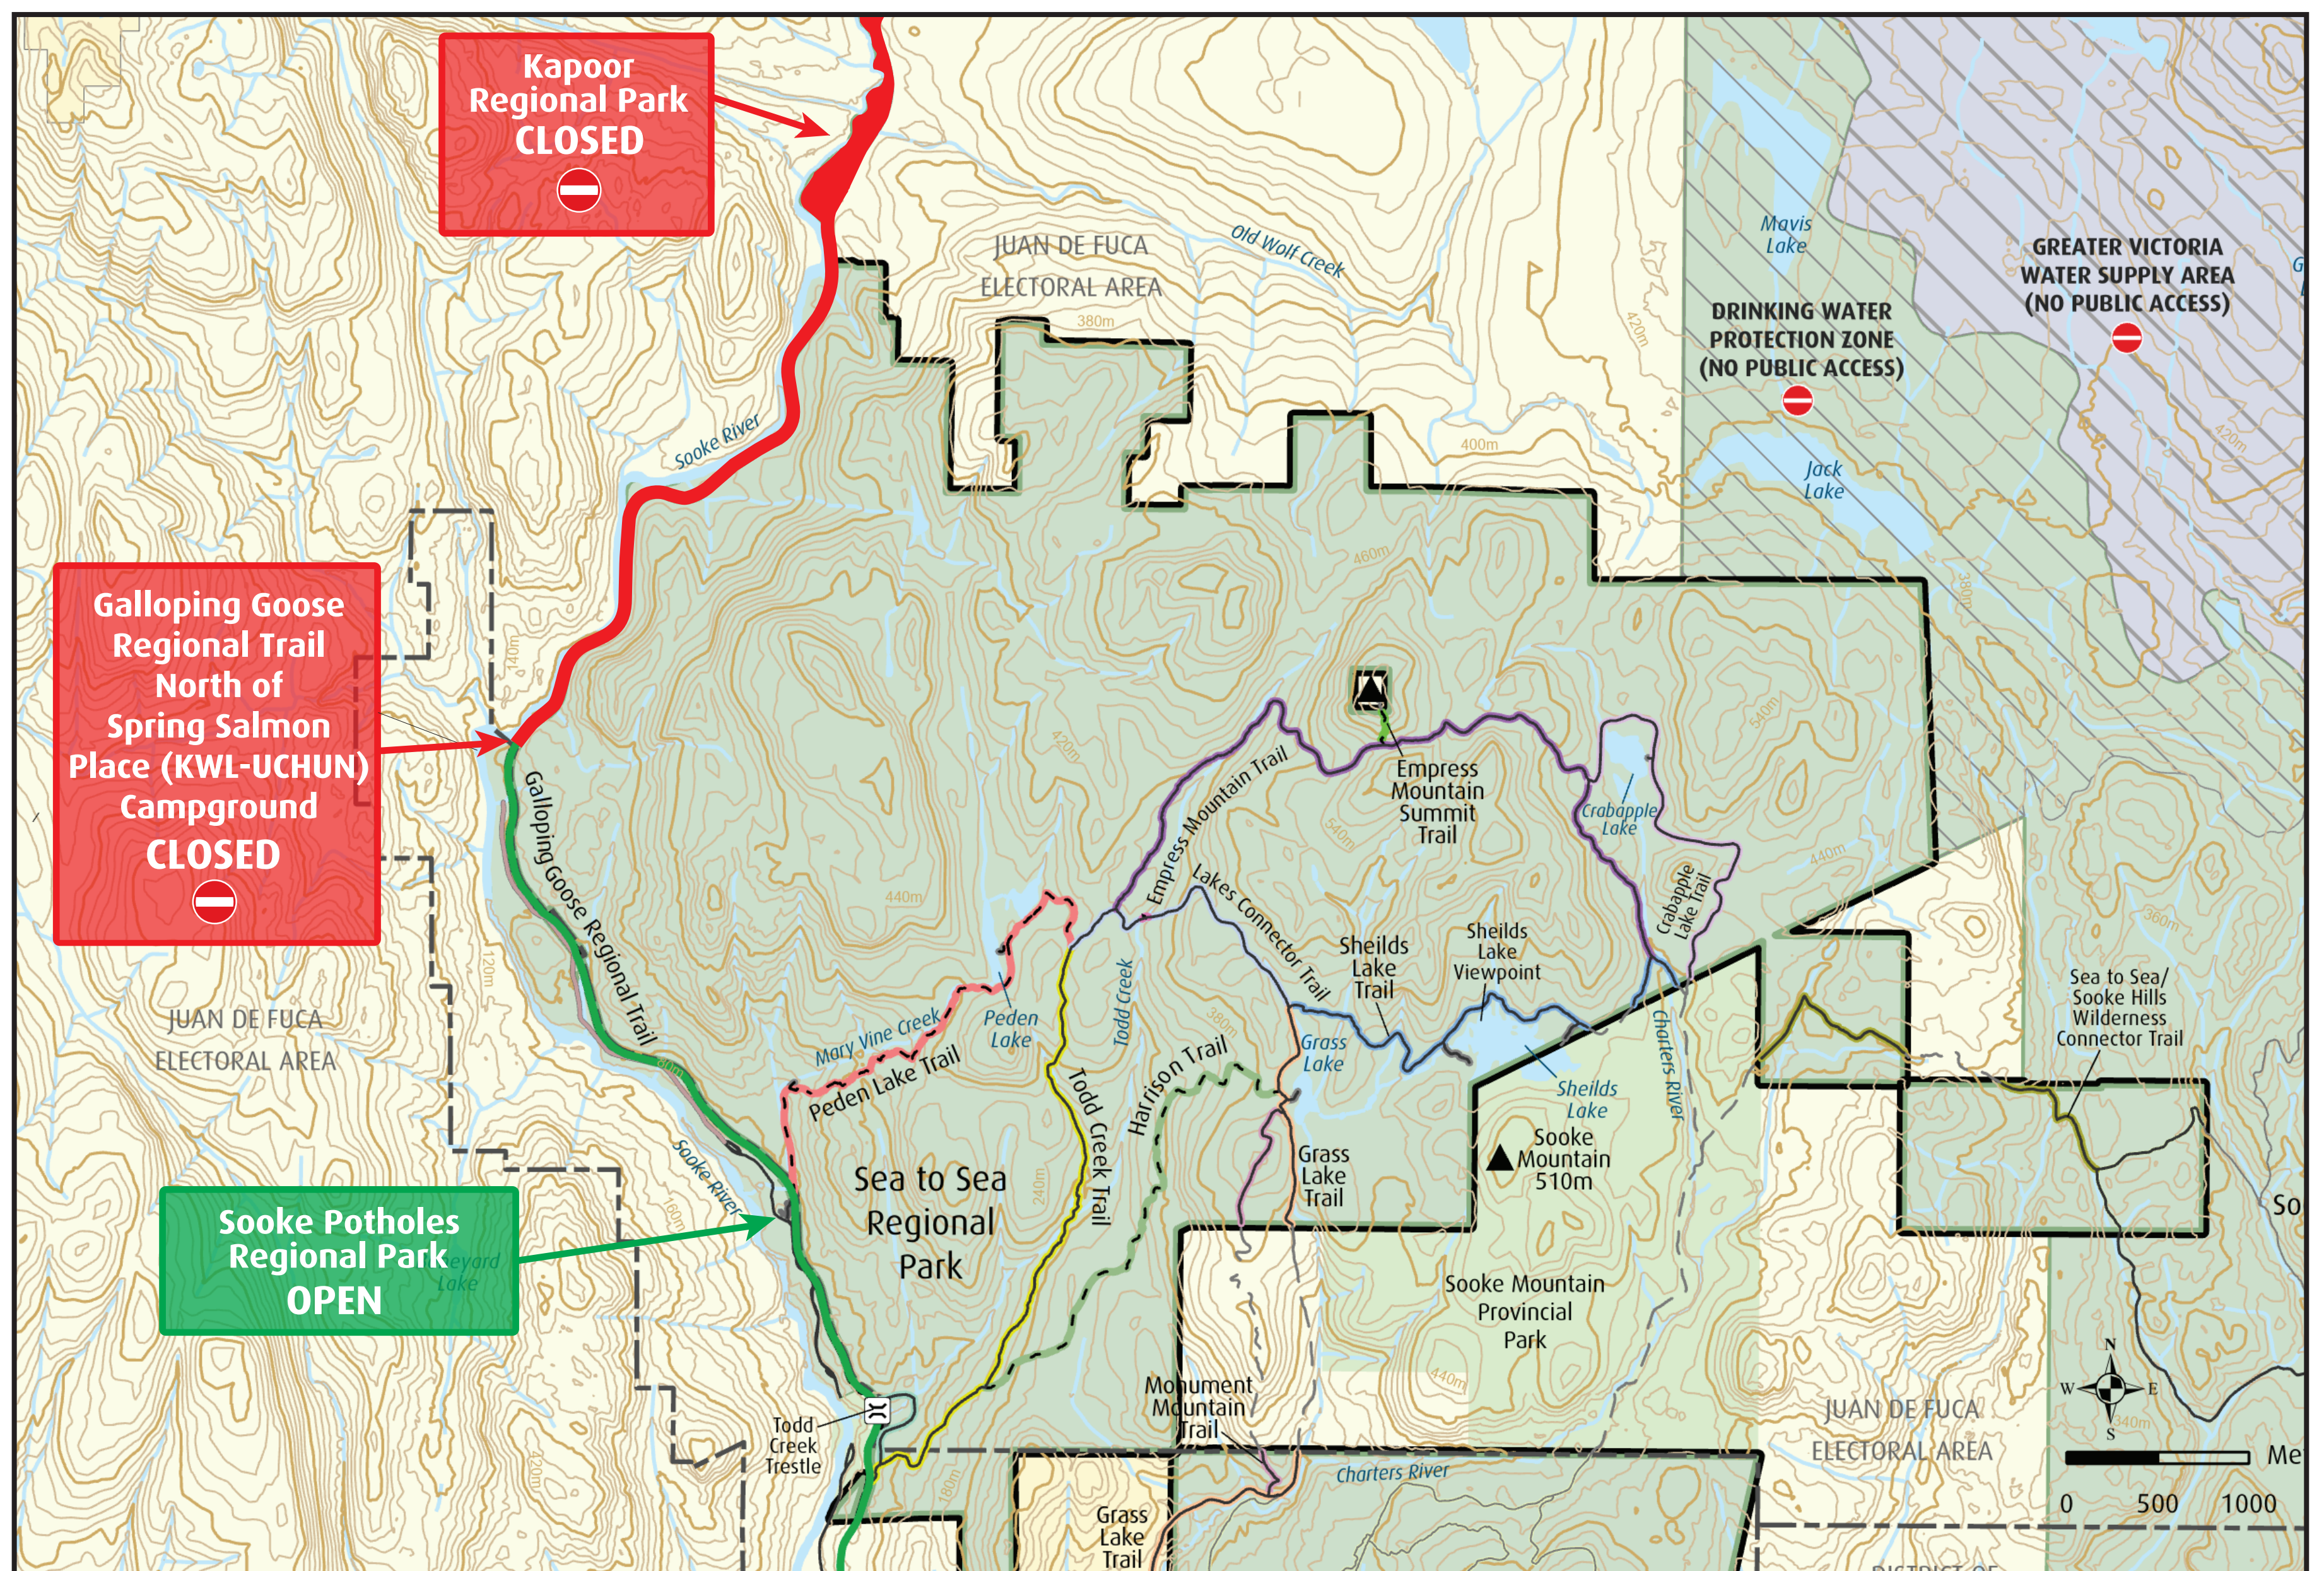

AREA CLOSURES

The following park and trail closures remain in place for public safety due to the Old Man Lake Wildfire:

- The Galloping Goose Regional Trail is closed north of the Spring Salmon Place (KWL-UCHUN) Campground.
- Kapoor Regional Park is closed.

All official trails in Sea to Sea Regional Park and Sooke Potholes Regional Park are open. For your safety, visitors must remain on official, CRD sanctioned trails and out of closed areas.

250.478.3344 | crdparks@crd.bc.ca | crd.bc.ca/parks | [X @crd_bc](https://www.instagram.com/crd_bc)